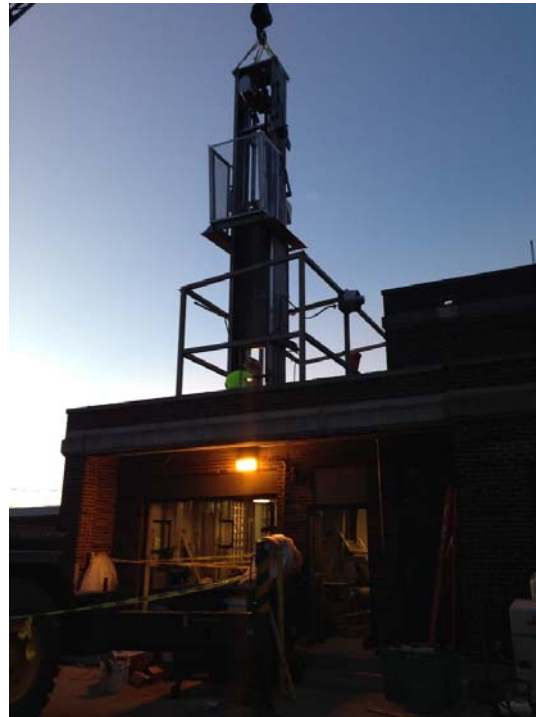

Kline's Island WWTP Upgrades

August 2014—2 new climber screens installed

Belt Filter Press Replacement

Digester Cleanout

Digester Roof Replacement